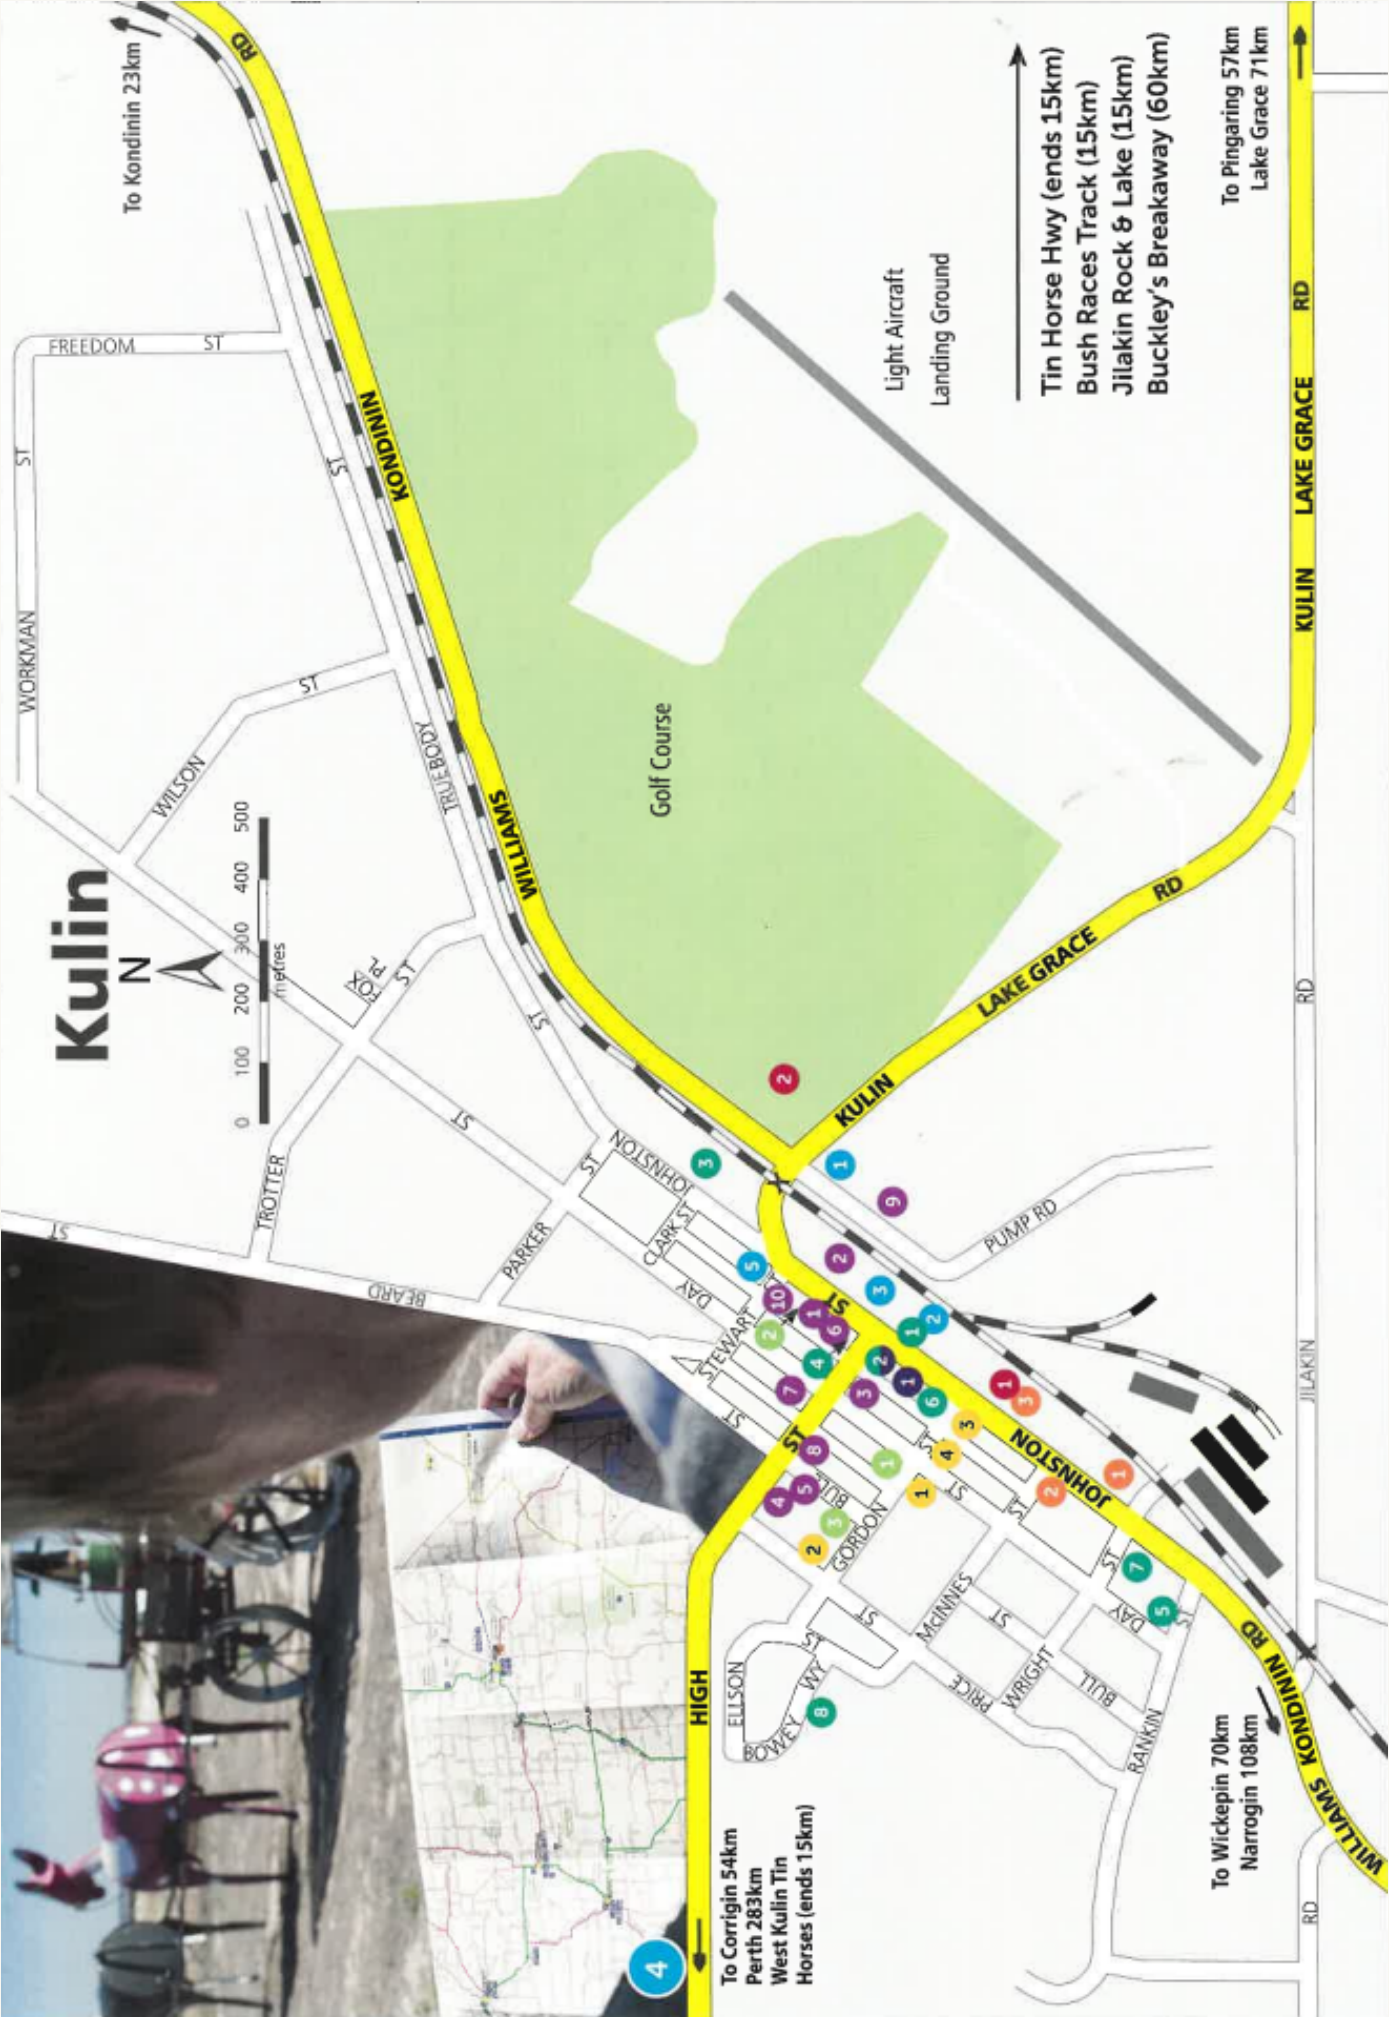

# Kulin

To Kondinin 23km

Golf Course

Light Aircraft  
Landing Ground

- Tin Horse Hwy (ends 15km)
- Bush Races Track (15km)
- Jilakin Rock & Lake (15km)
- Buckley's Breakaway (60km)

To Pingaring 57km  
Lake Grace 71km