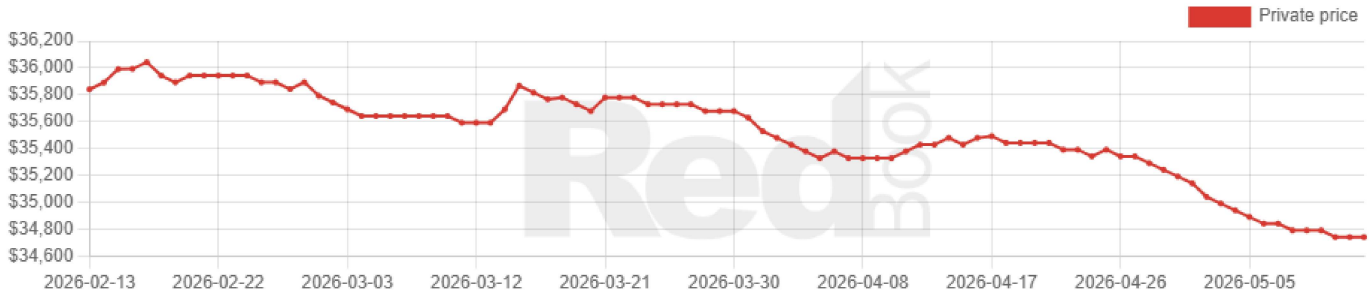

Valuation (As at May 13, 2026)

Condition	Very Good
Kilometers	10,000 km
Private sale	$34,293
Trade-in	$29,894

Safety

ANCAP and year	5/5, 2022	Electronic stability	Yes	Blind spot sensor	Yes
UCSR rating	-	Traction	Yes	ABS	Yes
				Lane departure warning	Yes

Fuel and emissions

Fuel type	Petrol - Unleaded ULP
Fuel consumption combined	7.8 L/100 km
CO2 emission combined	177 g/km

Warranty and service

Warranty	5 years, 100,000 km
Service interval	12 months, 15,000 km

Transmission

Gears	8
Drive	4X4 On Demand

Convenience

Navigation	-
Keyless start	Yes
Cruise control	Distance Control
Smart device	Smart Device App Display/Control
Rear vision	Camera - Rear Vision

Dimensions

Rim - material, size	Alloy, 18x7.5
Tyres - front, rear	235/60 R18, 235/60 R18
Gross vehicle mass	2245 kg
Kerb weight	1635 kg
Towing capacity (braked)	1600 kg

Fitted options

Valuation breakdown

	Private sale	Trade-in
As new	$34,971	$30,574
Very good	$34,293	$29,894
Good	$32,935	$28,535
Average	$31,579	$27,177
Fair	$30,561	$26,160
Poor	$29,536	$25,133

To the Purchaser: Automotive Data Services Pty Ltd (RedBook) has prepared this certificate from information provided by the owner of the vehicle. RedBook is not responsible for the information provided by the owner, and you should not rely on the information in this certificate without making your own independent assessment of the vehicle. RedBook is not liable for any loss or damages (other than in respect of any liability which may not lawfully be excluded) relating to your use of, or reliance on, this valuation certificate. RedBook has used its best efforts to provide correct information but does not guarantee or make any representations regarding the use of, or reliance on, this certificate.